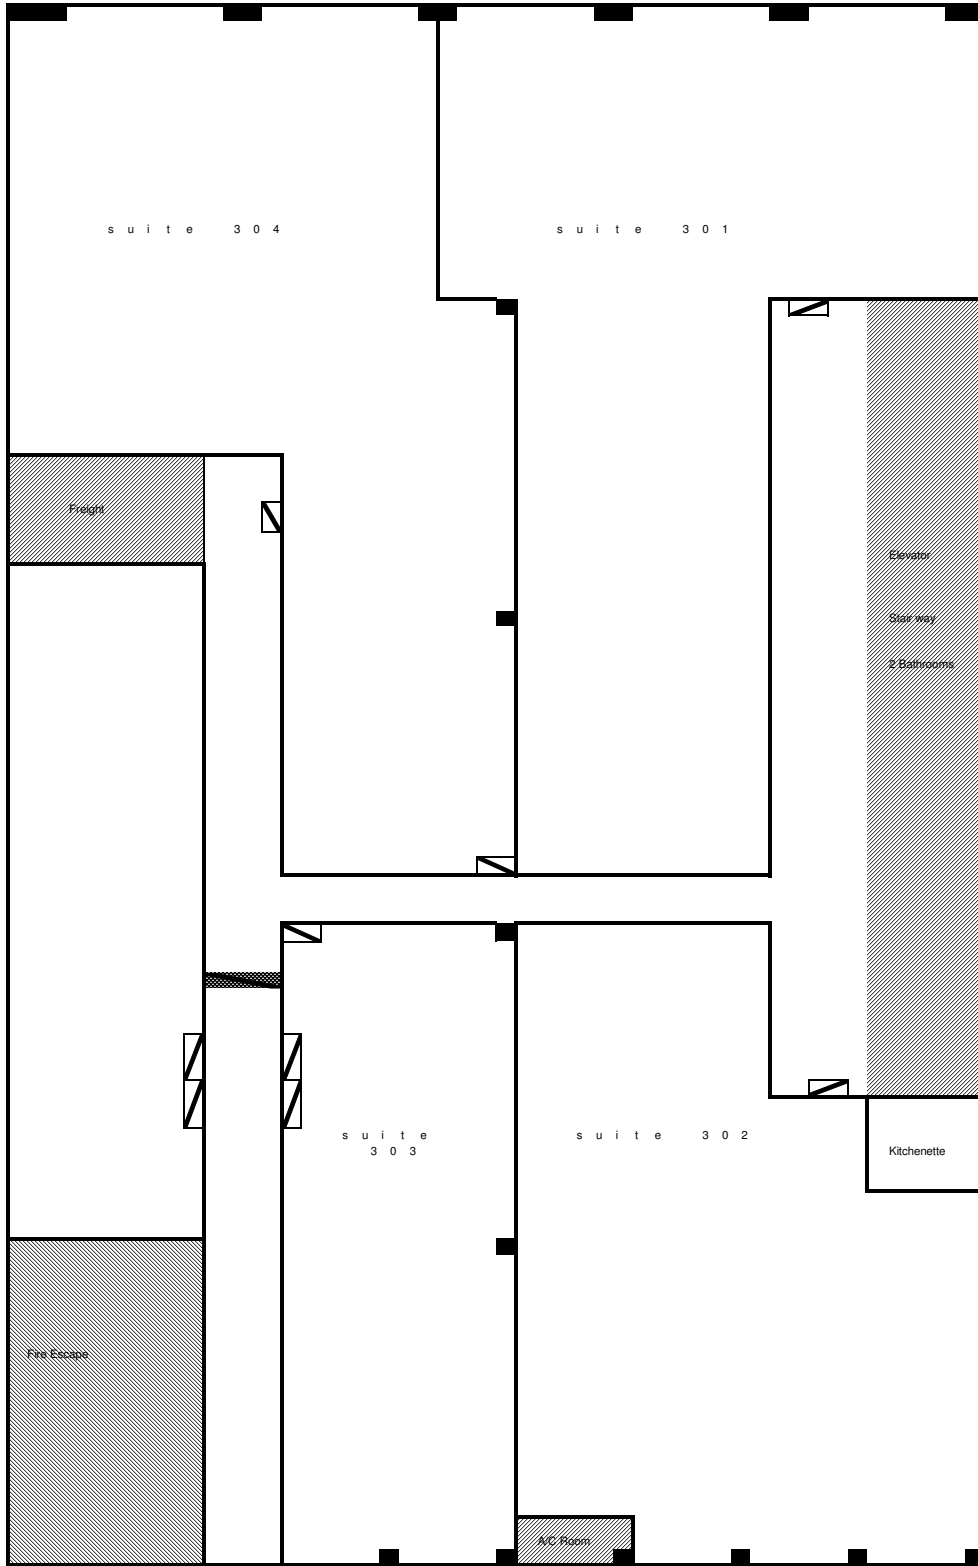

29th Street

Broadway

Key:
Pillars

Building Ammenities

Fire Door

Doors

SPACE	Sq. Footage
# 3 0 1	1 7 5 0
# 3 0 2	1 2 5 0
# 3 0 3	1 3 5 0
# 3 0 4	1 8 5 0
# 3 0 5	3 6 0 0
# 3 0 6	2 6 0 0
# 3 0 7	3 2 0 0

NOT TO SCALE